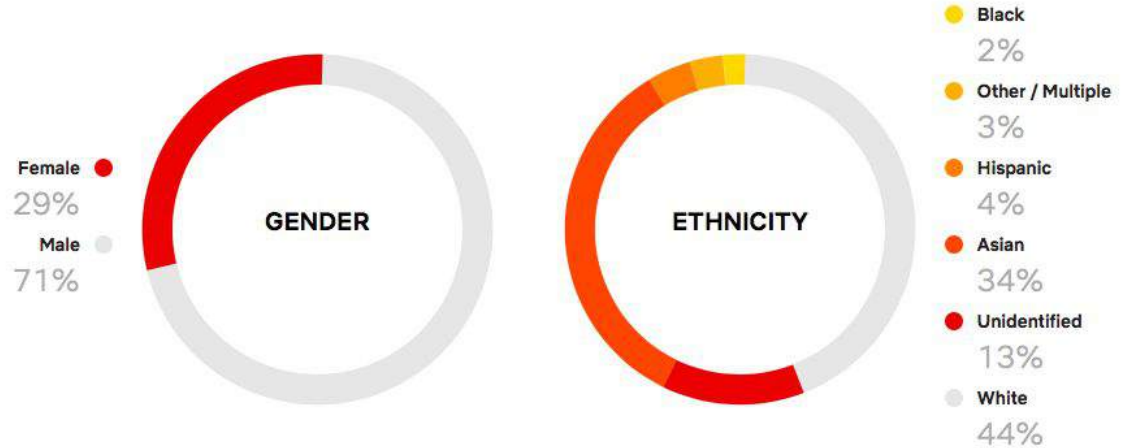

Workforce Demographics for Q3 2018

COMPANY

LEADERSHIP

CREATIVE AND CORPORATE

TECH